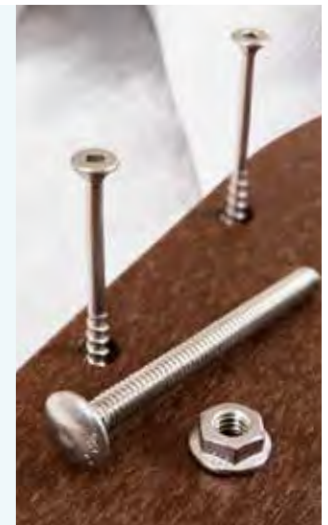

2

Minimal Face Screws

All seating surfaces are free of unsightly and uncomfortable screw heads. 95% of screw heads are hidden on the underside or back of the piece.

3

Stainless Steel Fasteners

316 marine-grade stainless steel fasteners give optimum rust resistance even in salt water exposure.