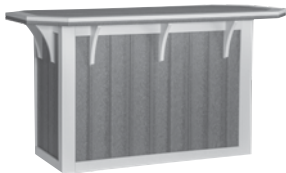

SU-Ba
SummerSide Bar - 39" h
*48", 60", 72", 96" w x 35" d
pg 65*