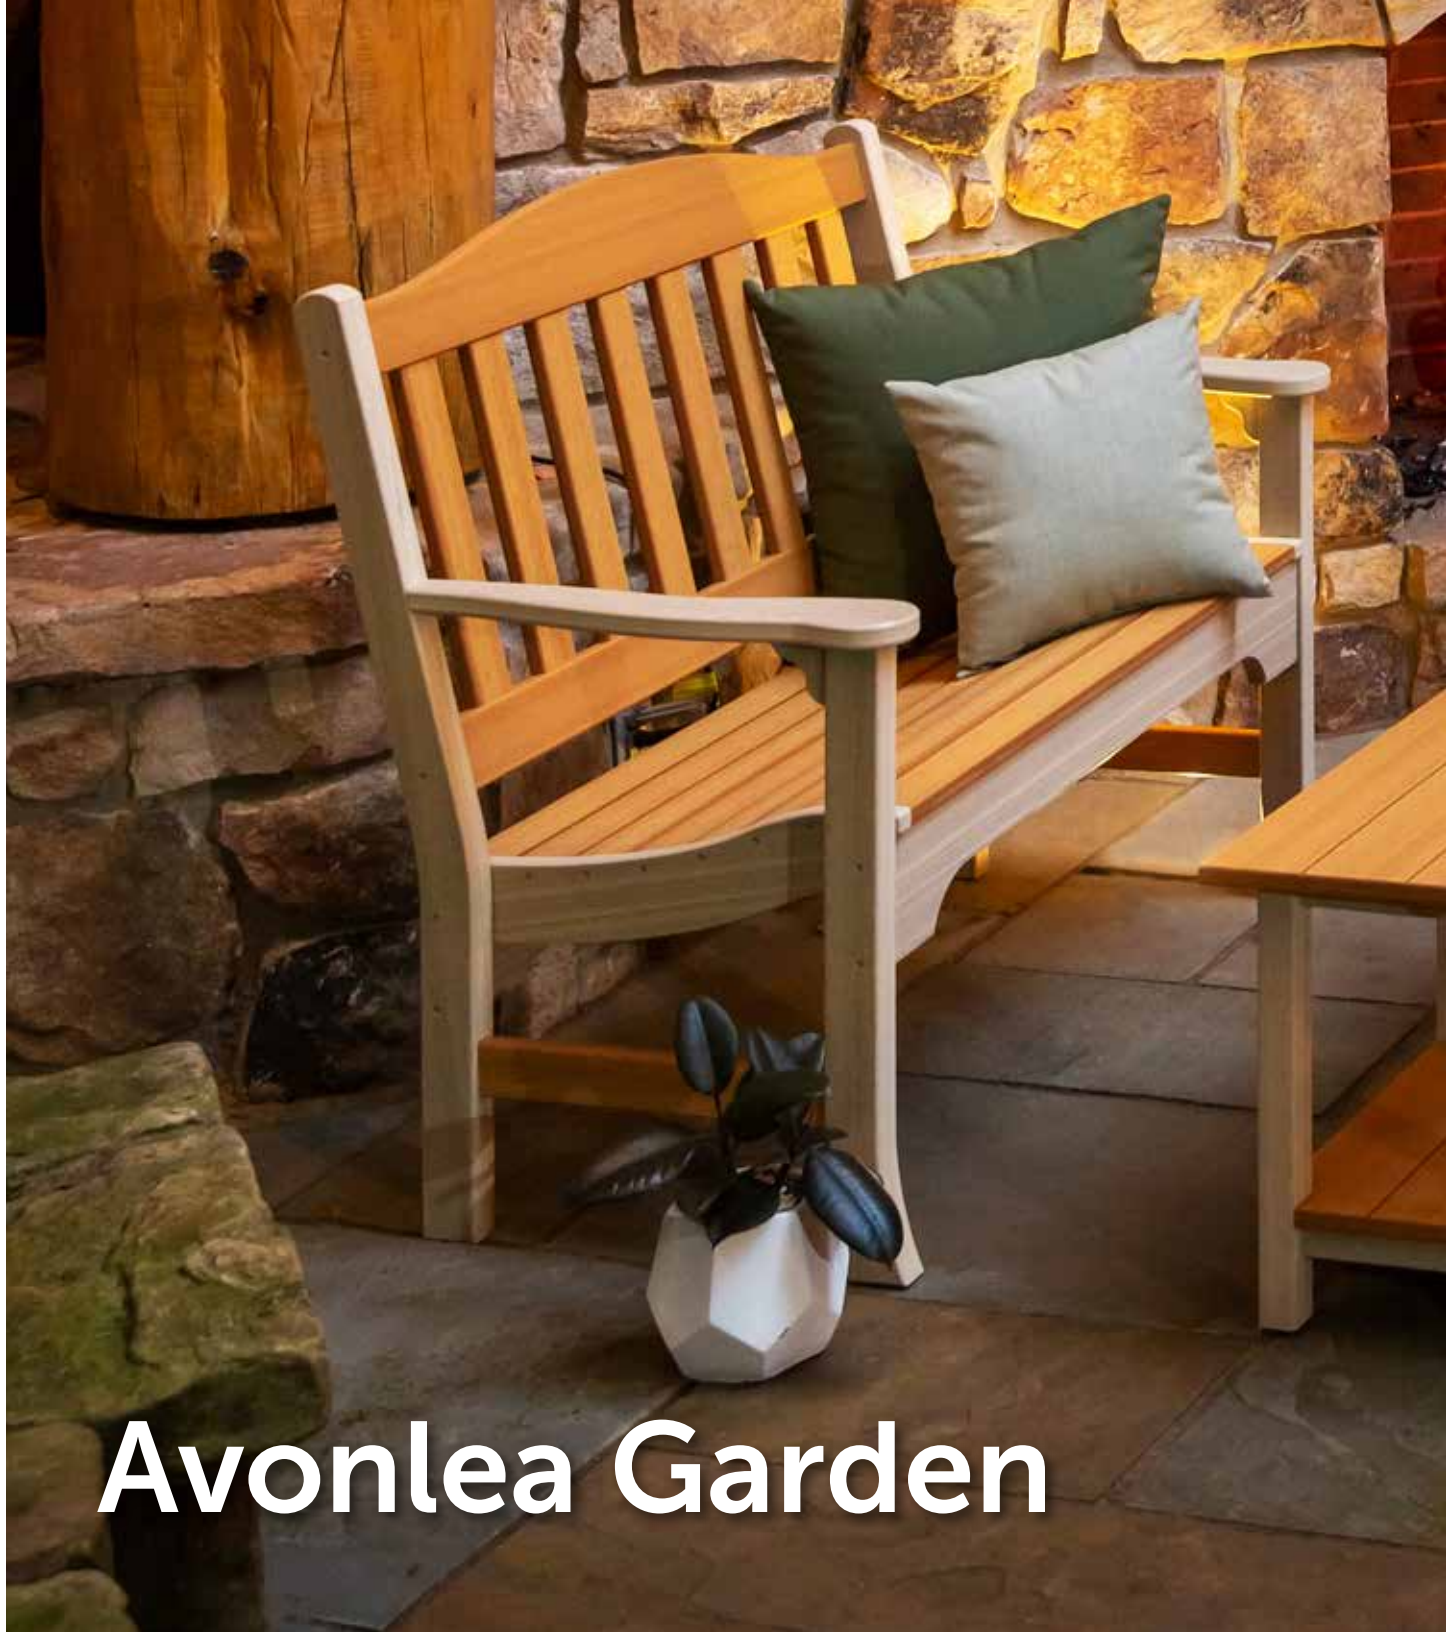

PI-Cy
Cylinder Cushions

CU
Cup Holder

Choice of 5" or 7" seat cushions

Natural
Teak

Birch

Canvas
Fern

Cast Oasis

Antique
Mahogany