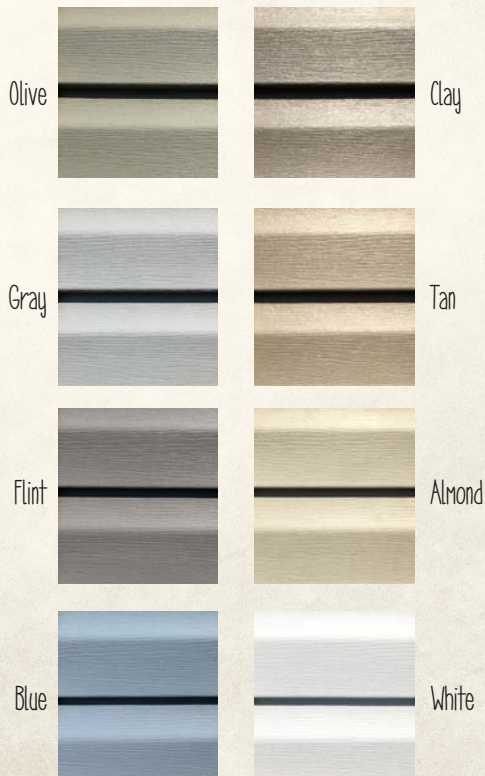

Colors

PAINT

For Wooden Siding and Trim

Naval Purple Novel Lilac Calypso Daffodil Lime Green Carolina Blue Orange Exuberant Pink Pink

Bright paint for Playhouses only

Charcoal Brown Chestnut Brown Wedgewood Blue Avocado White Cape Cod Gray Stoltzfus Beige Clay Dark Green Stauffer Red

Available for all wooden structures

SHUTTERS

Clay Gray Green Brown White Blue Black Red

VINYL SIDING

Olive

Gray

Flint

Blue

Clay

Tan

Almond

White

SHINGLES

Gray Frost

Forest Green

Black