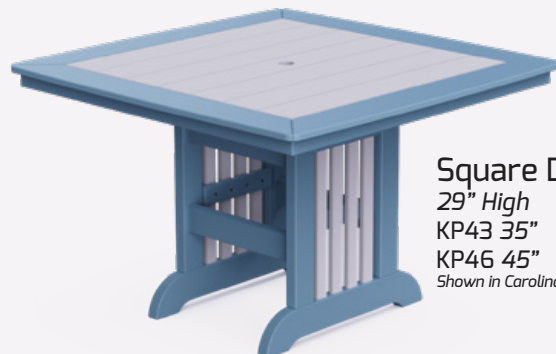

Square Dining Tables

29" High
KP43 35"
KP46 45"
Shown in Carolina Blue/White

See last 4 pages for pricing