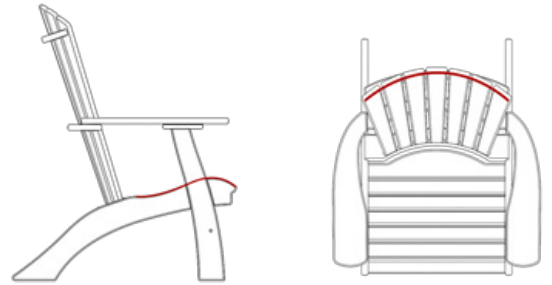

Driftwood

Coastal Gray

Brazilian Walnut

Birchwood

Antique Mahogany

The *King Casual* Difference

Comfort to exceed your expectations

Contoured seat and back for unmatched comfort.