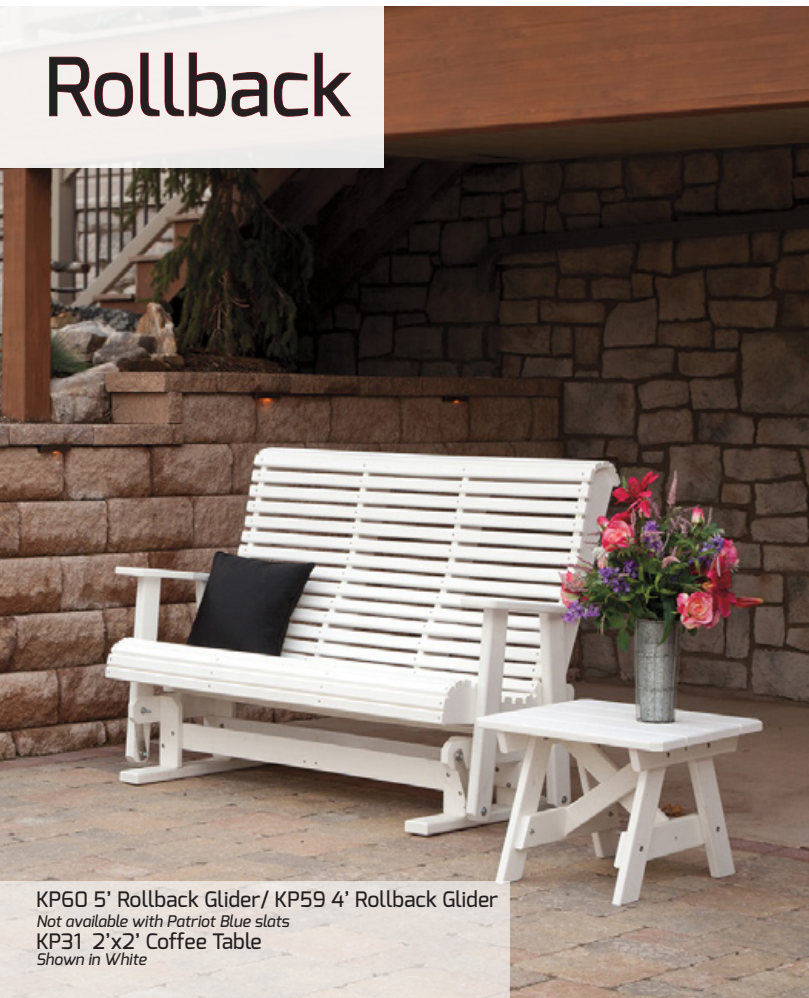

Rollback

KP60 5' Rollback Glider / KP59 4' Rollback Glider
Not available with Patriot Blue slats
KP31 2'x2' Coffee Table
Shown in White