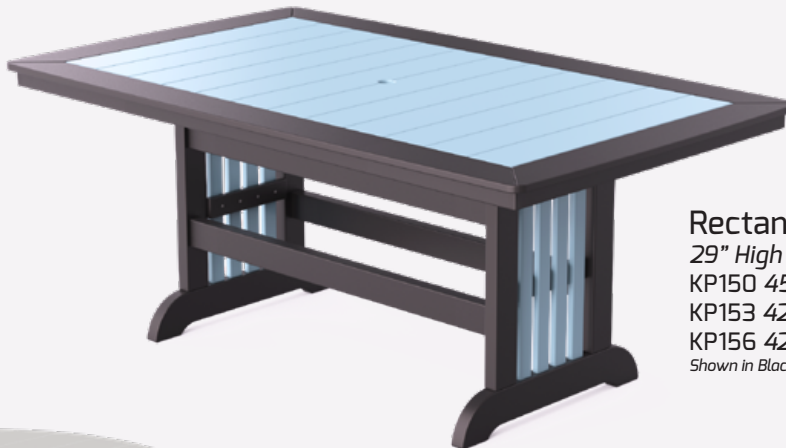

Mission

Rectangle Dining Tables

29" High
KP150 45"x60"
KP153 42"x70"
KP156 42"x95"
Shown in Black/Carolina Blue