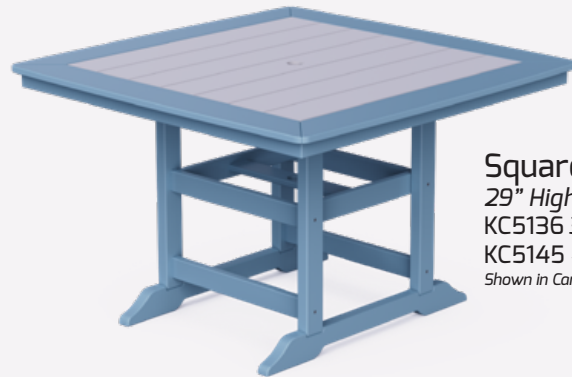

Dining Table Styles

Prince

Rectangle Dining Tables

29" High
KC5164 45"x60"
KC5170 42"x70"
KC5195 42"x95"
Shown in Black/Carolina Blue

Round Dining Tables

29" High
KC5035 35"
KC5044 44"
KC5048 48"
Shown in Patriot Blue Blue/Dove Gray