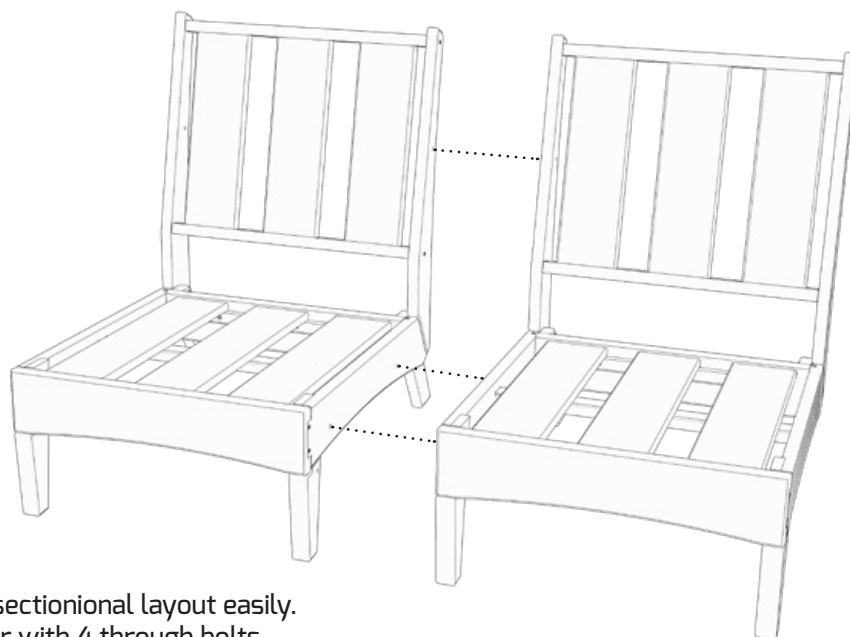

Create a custom sectional layout easily.
Secure together with 4 through bolts.

See last 4 pages for pricing